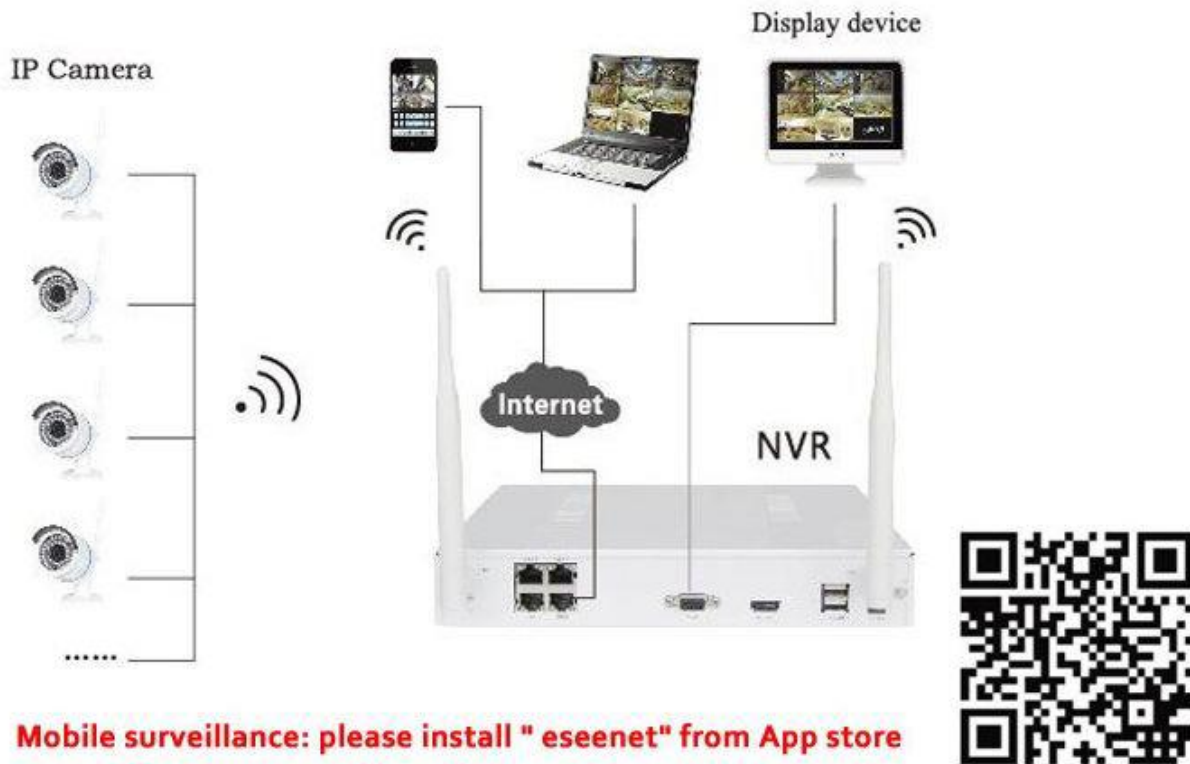

4. Installation