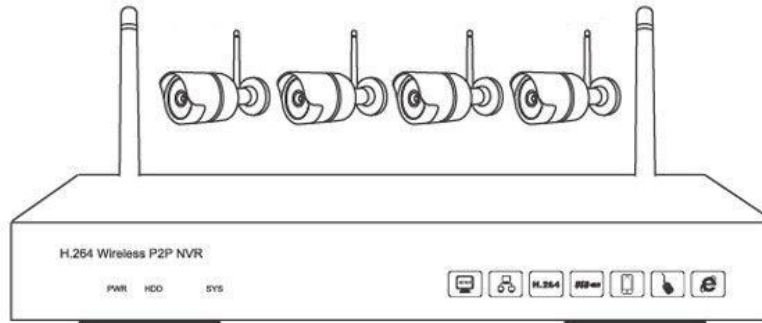

Kit WIFI de 4 Cámaras IP

4 channel wireless kit

Features :

- 1 x 4ch NVR (Built with WIIF antenna)
- 4 x 720p WIFI IP Camera
- 4 x 12V 1.5A Power adapter
- 1 x 1.5 meter Internet Cable for NVR
- NVR is built with two WIFI antenna
- Camera connect NVR automatically, no need any other setting,
- NVR and Camera all support WIFI or LAN connection.

Wireless Surveillance kit

Do Your Self !

1. Outstanding Features

- ◆ Low costs, easy installation
- ◆ Plug & Play function M
- ◆ Wide angle surveillance
- ◆ NVR is built in switch, strong anti-interference function
- ◆ Camera connect to NVR automatically via WIFI
- ◆ Camera and NVR are with 5db antenna, good wifi signal
- ◆ Camera supports wired and wireless connection
- ◆ Support HD720P recoding and playback
- ◆ Support motion detection recording
- ◆ Support privacy cover function
- ◆ Support Mobile, I.E, Compature remote surveillance
- ◆ With P2P technology, easy to realize remote monitor
- ◆ Suits for indoor and outdoor surveillance

2. Camera Specification

- 1/4" CMOS HD Sensor
- 1280 x 720p video resolution
- Connect to NVR automatically by matching code
- Come with 5db antenna
- 3.6 mm HD lens
- 24 pcs IR LEDs, IR distance max 20 meters
- H.264 Compression format
- Support motion detection
- Come with RJ45 port IP66 outdoor use case
- come with bracket
- support mobile surveillance